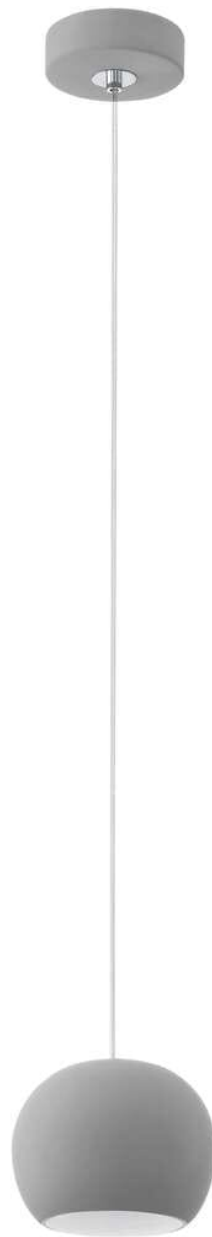

Pratella Pendant Light

Product Images

Short Description

Eglo is one of the leading manufacturers of lighting in the world. Over the last years the EGLO group has evolved into one of the leading manufacturers of decorative interior lighting. Meanwhile, the company has become a major player on the world market: In current years, more than 18 million lights were marketed in over 132 countries on all continents.

Description

Pratella Pendant Light

Additional Information

Brand	Discontinued - In Stock
-------	-------------------------