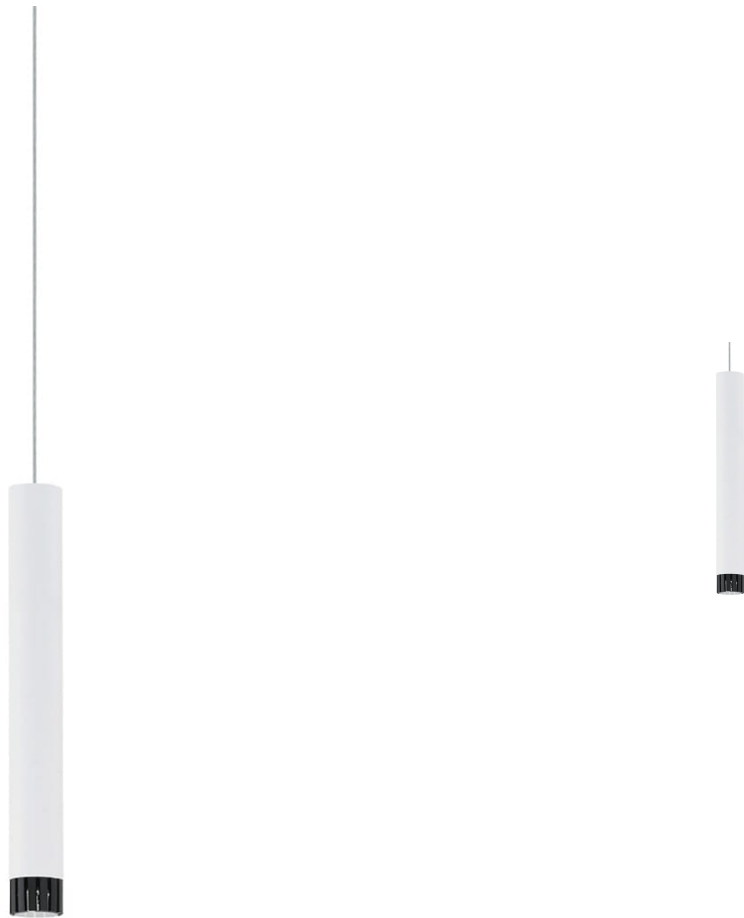

LED Pendant Light 13cm

Product Images

Short Description

Beautiful modern pendant light fitting, well suited to higher ceilings, although most pendant fittings can be adjusted so that the height suits your ceiling.

Modern is not always what people expect, it uses clean crisp lines in a simple colour palette, the word here is "sleek", it will often use metal, silver or steel to great effect where the beauty is in the simplicity and less fuss. Whilst modern is not minimal if you find this range too stark for your tastes we would recommend