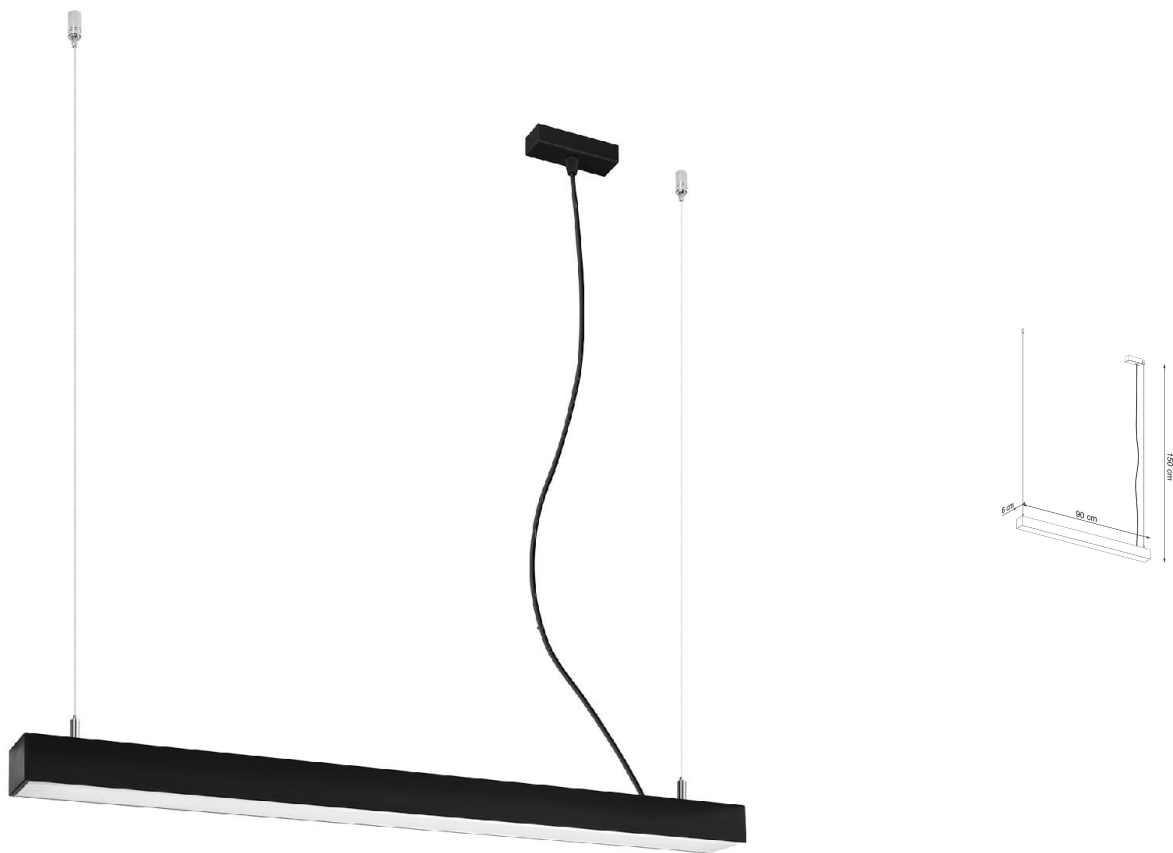

Black Pendant Bar Ceiling Light 90cm

Product Images

Short Description

A modern luminaire in a minimalist form and geometric shape. Available as a pendant lamp, ceiling lamp and wall lamp, which increases the possibilities of its use and makes it very versatile. PINNE has proven itself perfectly in public utilities such as a fitness center, gallery, office, office. You will also notice yourself in the hall space as a ceiling lamp, hanging over the table / desk or a sconce above the glass. Find the perfect model, type, color, light color and length of the housing. Available as a hanging lamp, plafond and sconce, which increases the possibilities of its use and very universal operation. Another project in our offer, which

works as part of the home office, needs a functional supplement to improve quality. PINNE guarantees the quality of light (140lm/Wat) and precision of workmanship. Find the perfect model, type, color, light color and housing length!

Additional Information

Promotion	This product is shipped directly by our supplier and may take a few extra days to be delivered.
Brand	LOLO
Max Bulb Wattage	25w
Bulb Type	LED
IP Rating	IP20
Colour	Black
Materials	Aluminium
Length	90
Depth	6
Height	150