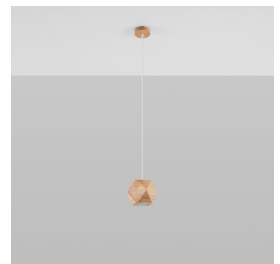

Brown Pendant Single Ceiling Light 12cm

Product Images

Short Description

Do you like natural wood and geometric forms? If so, the WOODY collection is perfect for you! It consists of elegant plafonds with one or two light sources, a wall lamp and a hanging lamp. With this set, you can compose cohesive lighting for your living room, dining room, kitchen or even hallway. The warm shade of wood will add a cosy touch even to the most austere, modern interiors. It will also be great for minimalist Scandinavian decor. Depending on your design ideas, the geometric WOODY lighting can be both a subtle complement to the character of the interior and its main theme.

Description

This light fitting was designed and produced in Europe with a focus on longevity rather than fleeting fads. We encourage our customers to do the same and invest in timeless, and versatile solutions that will seamlessly blend into any space, whether it's the kitchen or the bedroom, both now and in the future.

Additional Information

| | |
|------------------|-----------------------------|
| Promotion | Ships from our UK warehouse |
| Brand | LOLO |
| Max Bulb Wattage | 40w |
| Bulb Type | GU10 |
| IP Rating | IP20 |
| Colour | Brown |
| Materials | Wood |
| Length | 12 |
| Depth | 12 |
| Height | 120 |