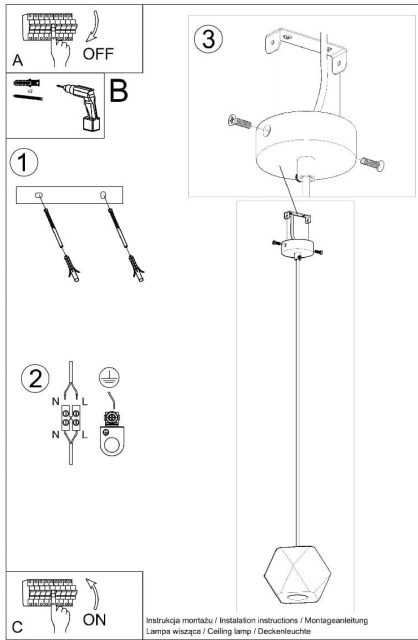

Brown Pendant Single Ceiling Light 12cm

Product Images

Short Description

Do you like natural wood and geometric forms? If so, the WOODY collection is perfect for you! It consists of elegant plafonds with one or two light sources, a wall lamp and a hanging lamp. With this set, you can compose cohesive lighting for your living room, dining room, kitchen or even hallway. The warm shade of wood will add a cosy touch even to the most austere, modern interiors. It will also be great for minimalist Scandinavian decor. Depending on your design ideas, the geometric WOODY lighting can be both a subtle complement to the character of the interior and its main theme.

Additional Information

| | |
|------------------|-----------------------------|
| Promotion | Ships from our UK warehouse |
| Brand | LOLO |
| Max Bulb Wattage | 40w |
| Bulb Type | GU10 |
| IP Rating | IP20 |
| Colour | Brown |
| Materials | Wood |
| Length | 12 |
| Depth | 12 |
| Height | 120 |