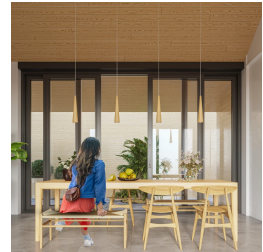

## Short Description

---

SULA pendant lamp Sleek, subtle, stylish ? the SULA pendant lamp combines natural wood and touches of white. It is elegant but not austere, which makes it a perfect fit for bright Scandinavian interiors, cosy boho or Japanese-style interiors. SULA will gladly make itself at home in your living room, immerse your bedroom in a warm glow or hang over your dining table. The simple design of the slim wooden shade and the long sling will perfectly complement the room design, allowing you to enjoy an atmospheric space. The SULA pendant lamp is available with 1 or 3 light points, so you can easily decorate both larger and smaller interiors with it.

## Description

---

This light fitting was designed and produced in Europe with a focus on longevity rather than fleeting fads. We encourage our customers to do the same and invest in timeless, and versatile solutions that will seamlessly blend into any space, whether it's the kitchen or the bedroom, both now and in the future.