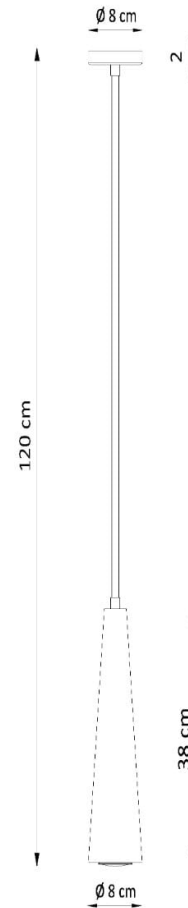

# Brown Pendant Single Ceiling Light 8cm

## Product Images

## Additional Information

---

Promotion	Ships from our UK warehouse
Brand	LOLO
Max Bulb Wattage	40w
Bulb Type	GU10
IP Rating	IP20
Colour	Brown
Materials	Wood
Length	8
Depth	8
Height	120