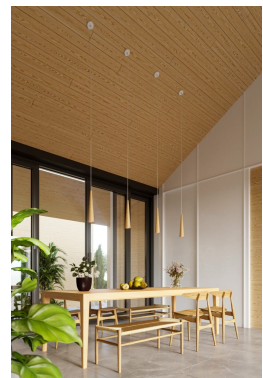

## Short Description

---

SULA pendant lamp Sleek, subtle, stylish ? the SULA pendant lamp combines natural wood and touches of white. It is elegant but not austere, which makes it a perfect fit for bright Scandinavian interiors, cosy boho or Japanese-style interiors. SULA will gladly make itself at home in your living room, immerse your bedroom in a warm glow or hang over your dining table. The simple design of the slim wooden shade and the long sling will perfectly complement the room design, allowing you to enjoy an atmospheric space. The SULA pendant lamp is available with 1 or 3 light points, so you can easily decorate both larger and smaller interiors with it.