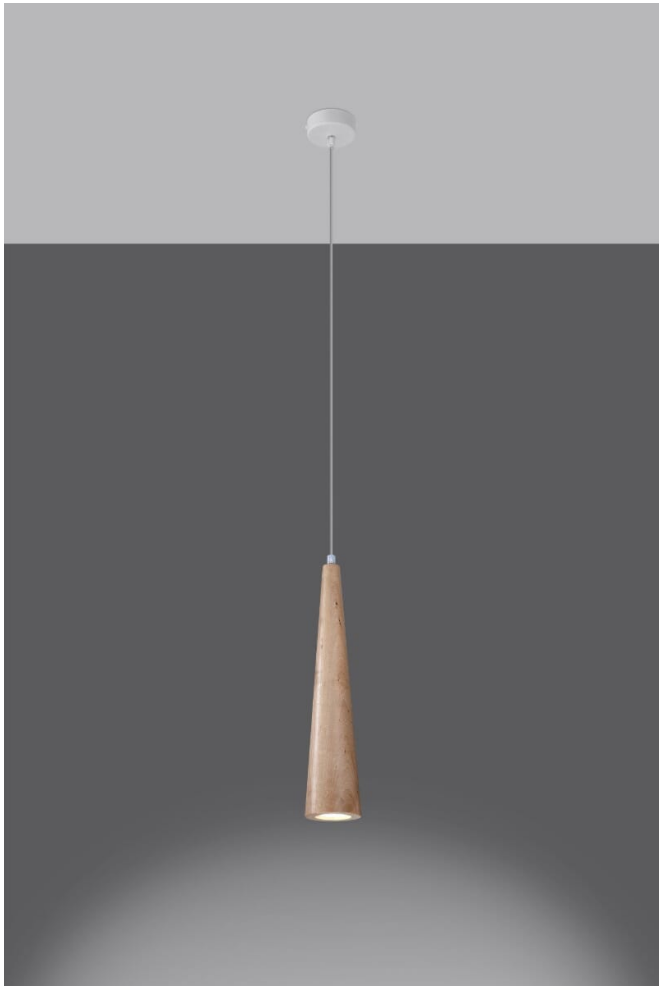

# Brown Pendant Single Ceiling Light 8cm

## Product Images

## Short Description

---

SULA pendant lamp Sleek, subtle, stylish ? the SULA pendant lamp combines natural wood and touches of white. It is elegant but not austere, which makes it a perfect fit for bright Scandinavian interiors, cosy boho or Japanese-style interiors. SULA will gladly make itself at home in your living room, immerse your bedroom in a warm glow or hang over your dining table. The simple design of the slim wooden shade and the long sling will perfectly complement the room design, allowing you to enjoy an atmospheric space. The SULA pendant lamp is available with 1 or 3 light points, so you can easily decorate both larger and smaller interiors with it.

## Additional Information

---

Promotion	Ships from our UK warehouse
Brand	LOLO
Max Bulb Wattage	40w
Bulb Type	GU10
IP Rating	IP20
Colour	Brown
Materials	Wood
Length	8
Depth	8
Height	120