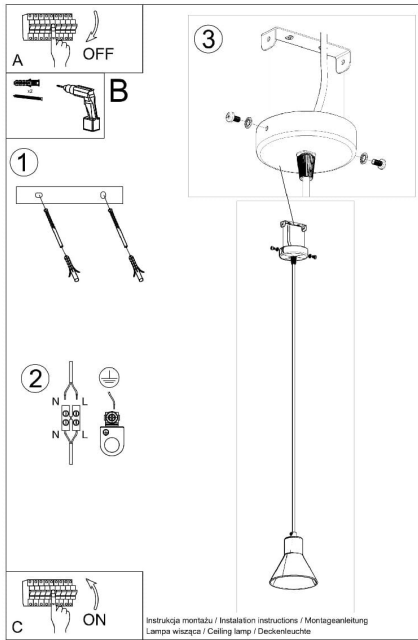

Black Pendant Single Ceiling Light 14cm

Product Images

Short Description

TALEJA is a series of classic hanging lamps with either 1 or 3 lampshades. Designed to be slightly apart, they provide lots of light that is evenly spread in the room. The universal design makes it a successful choice for any interior. With its simple shape, it leaves room for other design elements, but the version with 3 lampshades at different heights can catch the eye of others. It is available in two classic colours ? impenetrable black and pristine white.

Additional Information

Promotion	This product is shipped directly by our supplier and may take a few extra days to be delivered.
Brand	LOLO
Max Bulb Wattage	60w
Bulb Type	E27
Colour	Black
Materials	Steel
Length	14
Depth	14
Height	120