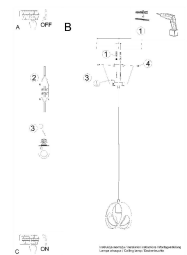

Black Pendant Single Ceiling Light 16cm

Product Images