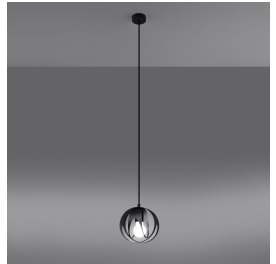

Black Pendant Single Ceiling Light 16cm

Product Images

Short Description

Feel the breath of unique avant-garde in your interior with TULOS lamps. Their distinctive yet extremely subtle casing creates a unique atmosphere even during the day. These lamps will perfectly complement elegant arrangements, adding splendour to the decor of the interior. The TULOS collection offers variety and captivates you with its sophisticated style. In the collection, you will find both ceiling lamps and pendant lamps with 1 or 3 points of light suspended at different heights. Lighting designed this way guarantees a decorative effect in any interior.

Description

This light fitting was designed and produced in Europe with a focus on longevity rather than fleeting fads. We encourage our customers to do the same and invest in timeless, and versatile solutions that will seamlessly blend into any space, whether it's the kitchen or the bedroom, both now and in the future.

Additional Information

Promotion	This product is shipped directly by our supplier and may take a few extra days to be delivered.
Brand	LOLO
Max Bulb Wattage	60w
Bulb Type	E27
IP Rating	IP20
Colour	Black
Materials	Steel
Length	16
Depth	16
Height	125