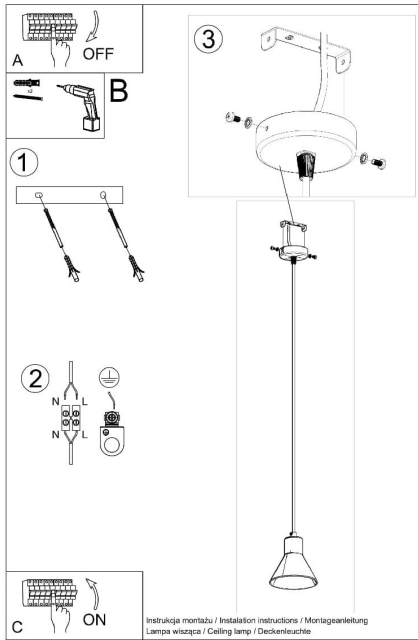

# White Pendant Single Ceiling Light 14cm

## Short Description

TALEJA is a series of classic hanging lamps with either 1 or 3 lampshades. Designed to be slightly apart, they provide lots of light that is evenly spread in the room. The universal design makes it a successful choice for any interior. With its simple shape, it leaves room for other design elements, but the version with 3 lampshades at different heights can catch the eye of others. It is available in two classic colours ? impenetrable black and pristine white.

## Additional Information

---

Promotion	This product is shipped directly by our supplier and may take a few extra days to be delivered.
Brand	LOLO
Max Bulb Wattage	60w
Bulb Type	E27
IP Rating	IP20
Colour	White
Materials	Steel
Length	14
Depth	14
Height	120