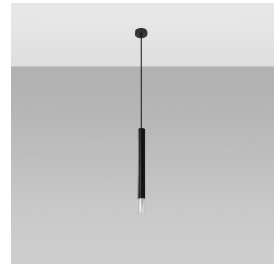

# Black Pendant Single Ceiling Light 8cm

## Short Description

Subtle, modern, and minimalist? this is the WEZYR hanging lamp. Its focused beam of light disperses the evening darkness to create a cosy atmosphere in the room. Be it the dining room, kitchen, bedroom, or bathroom? the universal WEZYR lamp will be a perfect choice for any type of room. The lamp housing is made of glass and powder coated steel - it will look great in loft, industrial, and modern interiors. With two universal colour options? white and black? it will be a perfect match for your interior design.

## Additional Information

---

Promotion	Ships from our UK warehouse
Brand	LOLO
Max Bulb Wattage	LED 12w
Bulb Type	G9
IP Rating	IP20
Colour	Black
Materials	Steel & glass
Length	8
Depth	8
Height	120