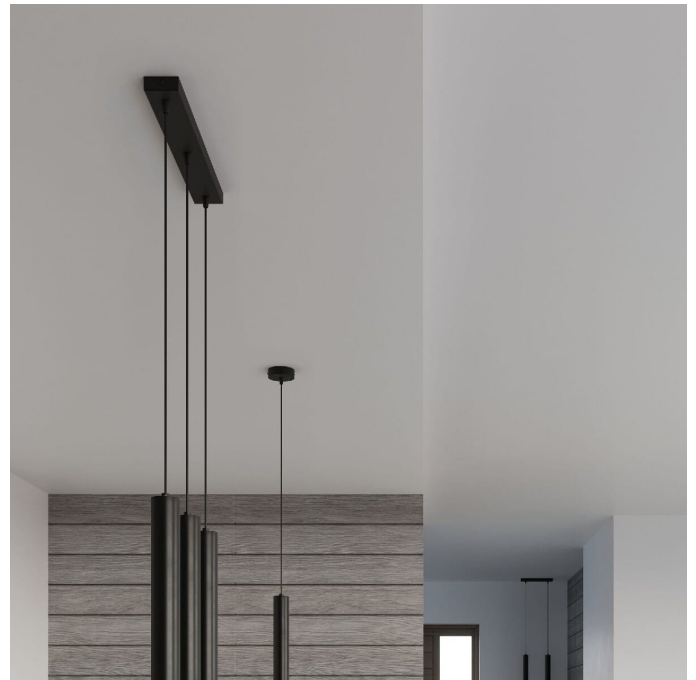

# Black Pendant Single Ceiling Light 8cm

## Short Description

Subtle, modern, and minimalist? this is the WEZYR hanging lamp. Its focused beam of light disperses the evening darkness to create a cosy atmosphere in the room. Be it the dining room, kitchen, bedroom, or bathroom? the universal WEZYR lamp will be a perfect choice for any type of room. The lamp housing is made of glass and powder coated steel - it will look great in loft, industrial, and modern interiors. With two universal colour options? white and black? it will be a perfect match for your interior design.

## Description

---

This light fitting was designed and produced in Europe with a focus on longevity rather than fleeting fads. We encourage our customers to do the same and invest in timeless, and versatile solutions that will seamlessly blend into any space, whether it's the kitchen or the bedroom, both now and in the future.

## Additional Information

---

Promotion	Ships from our UK warehouse
Brand	LOLO
Max Bulb Wattage	LED 12w
Bulb Type	G9
IP Rating	IP20
Colour	Black
Materials	Steel & glass
Length	8
Depth	8
Height	120