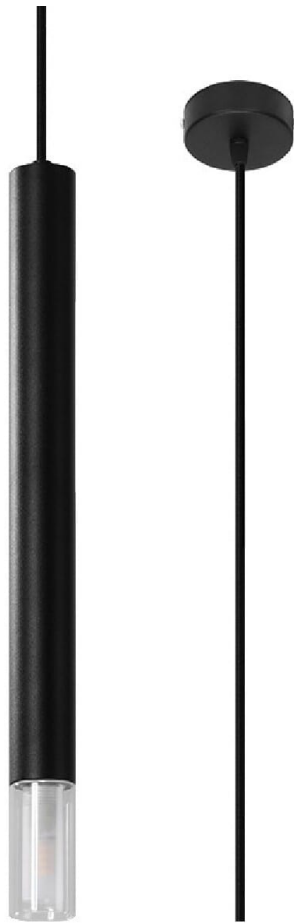

# Black Pendant Single Ceiling Light 8cm

## Product Images

## Short Description

Subtle, modern, and minimalist? this is the WEZYR hanging lamp. Its focused beam of light disperses the evening darkness to create a cosy atmosphere in the room. Be it the dining room, kitchen, bedroom, or bathroom? the universal WEZYR lamp will be a perfect choice for any type of room. The lamp housing is made of glass and powder coated steel - it will look great in loft, industrial, and modern interiors. With two universal colour options? white and black? it will be a perfect match for your interior design.

## Additional Information

---

Promotion	Ships from our UK warehouse
Brand	LOLO
Max Bulb Wattage	LED 12w
Bulb Type	G9
IP Rating	IP20
Colour	Black
Materials	Steel & glass
Length	8
Depth	8
Height	120