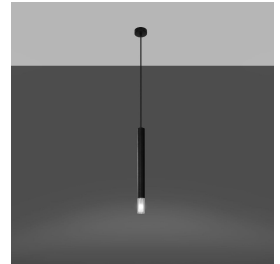

# Black Pendant Single Ceiling Light 8cm

## Short Description

Subtle, modern, and minimalist? this is the WEZYR hanging lamp. Its focused beam of light disperses the evening darkness to create a cosy atmosphere in the room. Be it the dining room, kitchen, bedroom, or bathroom? the universal WEZYR lamp will be a perfect choice for any type of room. The lamp housing is made of glass and powder coated steel - it will look great in loft, industrial, and modern interiors. With two universal colour options? white and black? it will be a perfect match for your interior design.

## Additional Information

---

Promotion	Ships from our UK warehouse
Brand	LOLO
Max Bulb Wattage	LED 12w
Bulb Type	G9
IP Rating	IP20
Colour	Black
Materials	Steel & glass
Length	8
Depth	8
Height	120