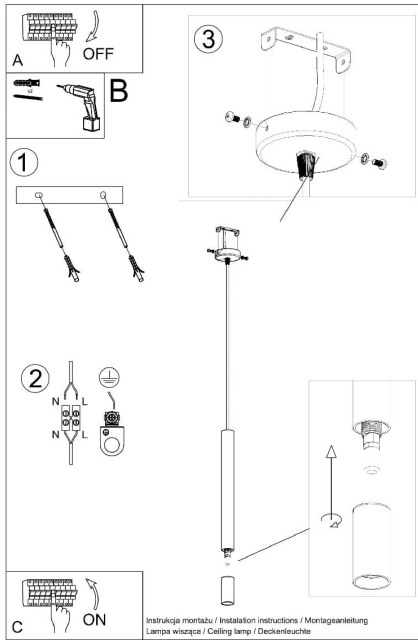

Short Description

Subtle, modern, and minimalist? this is the WEZYR hanging lamp. Its focused beam of light disperses the evening darkness to create a cosy atmosphere in the room. Be it the dining room, kitchen, bedroom, or bathroom? the universal WEZYR lamp will be a perfect choice for any type of room. The lamp housing is made of glass and powder coated steel - it will look great in loft, industrial, and modern interiors. With two universal colour options? white and black? it will be a perfect match for your interior design.