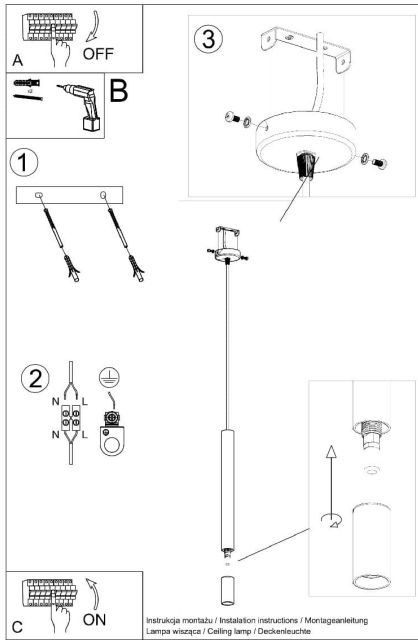

White Pendant Single Ceiling Light 8cm

Product Images

Short Description

Subtle, modern, and minimalist? this is the WEZYR hanging lamp. Its focused beam of light disperses the evening darkness to create a cosy atmosphere in the room. Be it the dining room, kitchen, bedroom, or bathroom? the universal WEZYR lamp will be a perfect choice for any type of room. The lamp housing is made of glass and powder coated steel - it will look great in loft, industrial, and modern interiors. With two universal colour options? white and black? it will be a perfect match for your interior design.

Additional Information

Promotion	This product is shipped directly by our supplier and may take a few extra days to be delivered.
Brand	LOLO
Max Bulb Wattage	LED 12w
Bulb Type	G9
IP Rating	IP20
Colour	White
Materials	Steel & glass
Length	8
Depth	8
Height	120