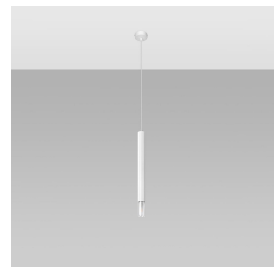

White Pendant Single Ceiling Light 8cm

Product Images

Short Description

Subtle, modern, and minimalist? this is the WEZYR hanging lamp. Its focused beam of light disperses the evening darkness to create a cosy atmosphere in the room. Be it the dining room, kitchen, bedroom, or bathroom? the universal WEZYR lamp will be a perfect choice for any type of room. The lamp housing is made of glass and powder coated steel - it will look great in loft, industrial, and modern interiors. With two universal colour options? white and black? it will be a perfect match for your interior design.

Description

This light fitting was designed and produced in Europe with a focus on longevity rather than fleeting fads. We encourage our customers to do the same and invest in timeless, and versatile solutions that will seamlessly blend into any space, whether it's the kitchen or the bedroom, both now and in the future.

Additional Information

Promotion	This product is shipped directly by our supplier and may take a few extra days to be delivered.
Brand	LOLO
Max Bulb Wattage	LED 12w
Bulb Type	G9
IP Rating	IP20
Colour	White
Materials	Steel & glass
Length	8
Depth	8
Height	120