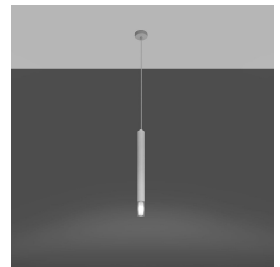

White Pendant Single Ceiling Light 8cm

Product Images

Short Description

Subtle, modern, and minimalist? this is the WEZYR hanging lamp. Its focused beam of light disperses the evening darkness to create a cosy atmosphere in the room. Be it the dining room, kitchen, bedroom, or bathroom? the universal WEZYR lamp will be a perfect choice for any type of room. The lamp housing is made of glass and powder coated steel - it will look great in loft, industrial, and modern interiors. With two universal colour options? white and black? it will be a perfect match for your interior design.

Description

This light fitting was designed and produced in Europe with a focus on longevity rather than fleeting fads. We encourage our customers to do the same and invest in timeless, and versatile solutions that will seamlessly blend into any space, whether it's the kitchen or the bedroom, both now and in the future.

Additional Information

Promotion	This product is shipped directly by our supplier and may take a few extra days to be delivered.
Brand	LOLO
Max Bulb Wattage	LED 12w
Bulb Type	G9
IP Rating	IP20
Colour	White
Materials	Steel & glass
Length	8
Depth	8
Height	120