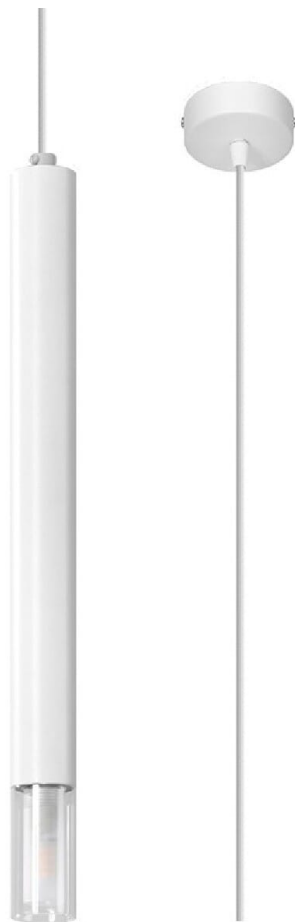

White Pendant Single Ceiling Light 8cm

Product Images

Short Description

Subtle, modern, and minimalist? this is the WEZYR hanging lamp. Its focused beam of light disperses the evening darkness to create a cosy atmosphere in the room. Be it the dining room, kitchen, bedroom, or bathroom? the universal WEZYR lamp will be a perfect choice for any type of room. The lamp housing is made of glass and powder coated steel - it will look great in loft, industrial, and modern interiors. With two universal colour options? white and black? it will be a perfect match for your interior design.

Description

This light fitting was designed and produced in Europe with a focus on longevity rather than fleeting fads. We encourage our customers to do the same and invest in timeless, and versatile solutions that will seamlessly blend into any space, whether it's the kitchen or the bedroom, both now and in the future.

Additional Information

Promotion	This product is shipped directly by our supplier and may take a few extra days to be delivered.
Brand	LOLO
Max Bulb Wattage	LED 12w
Bulb Type	G9
IP Rating	IP20
Colour	White
Materials	Steel & glass
Length	8
Depth	8
Height	120